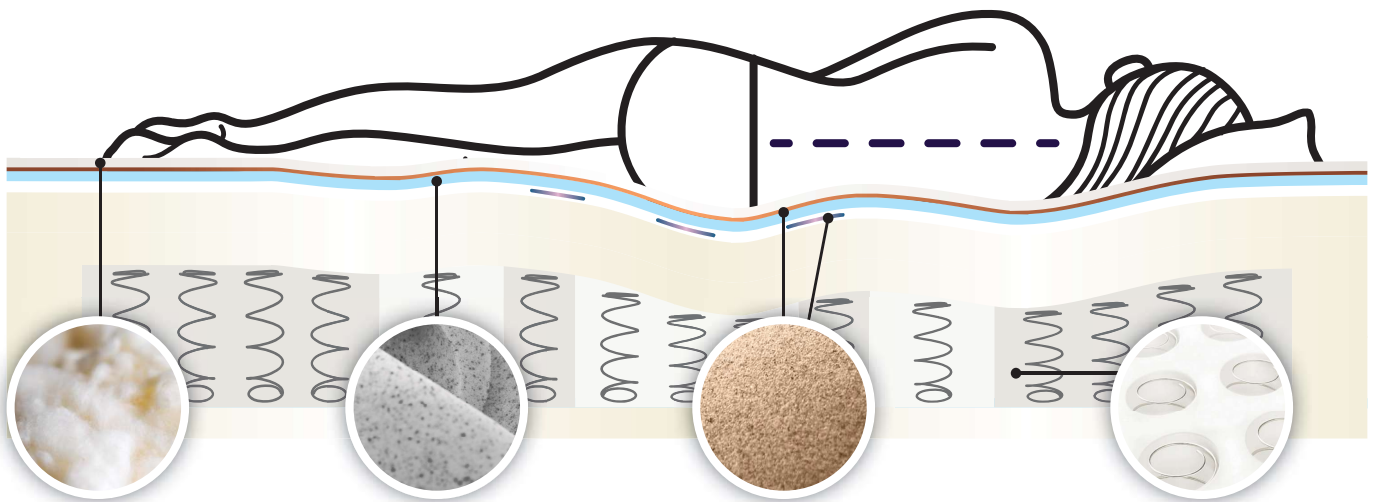

**Sleepyhead**  
SANCTUARY®

PARADISE

FIRM

***This is not an ordinary bed, this is a Sanctuary.***

Handcrafted in New Zealand with luxury fibres like Wool and Silk, the Sanctuary Paradise Firm features the unique Sensorzone sleep system and provides firm comfort.

**WOOL & SILK: FIBRES**

- Natural Wool and Silk fibres aid comfort and breathability

**TITANIUM: GELFOAM**

- Advanced comfort foam infused with Titanium and gel particles for maximum support, resilience and heat dissipation.

**OptiTemp**

temperature regulating technology

- Taking temperature regulation to a new level
- Properties of **KülKöte** Copper combined with a new, cutting edge heat dissipation technology to make your sleep more comfortable for 12+ hours, whether you sleep hot or cold

- **Comfort Edge Support:** Sleep right to the edge of the mattress
- **Adjustable Design:** Ideal for use on adjustable bases

Designed and manufactured exclusively for Smiths City.

**Smiths**  
CITY