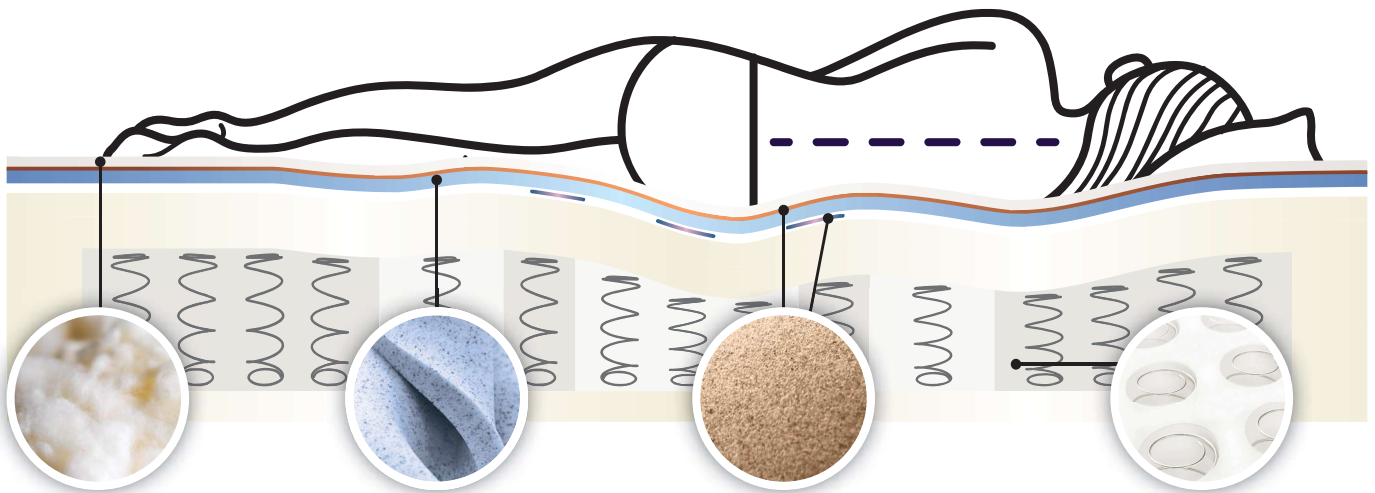

**Sleepyhead**  
SANCTUARY®

PARADISE

PLUSH

***This is not an ordinary bed, this is a Sanctuary.***

Handcrafted in New Zealand with luxury fibres like Wool and Silk, the Sanctuary Paradise Plush features the unique Sensorzone sleep system and provides plush comfort.

**WOOL & SILK: FIBRES**

- Natural Wool and Silk fibres aid comfort and breathability

**FUSION:GEL TITANIUM**

- New Zealand made memory foam infused with Titanium and gel particles for conforming comfort with improved support and thermal performance.

**OptiTemp**

temperature regulating technology

- Taking temperature regulation to a new level
- Properties of **KülKöte** Copper combined with a new, cutting edge heat dissipation technology to make your sleep more comfortable for 12+ hours, whether you sleep hot or cold

- **Eco-friendly Dreamfoam:** Breathable new generation foam for added support
- **Comfort Edge Support:** Sleep right to the edge of the mattress
- **Adjustable Design:** Ideal for use on adjustable bases