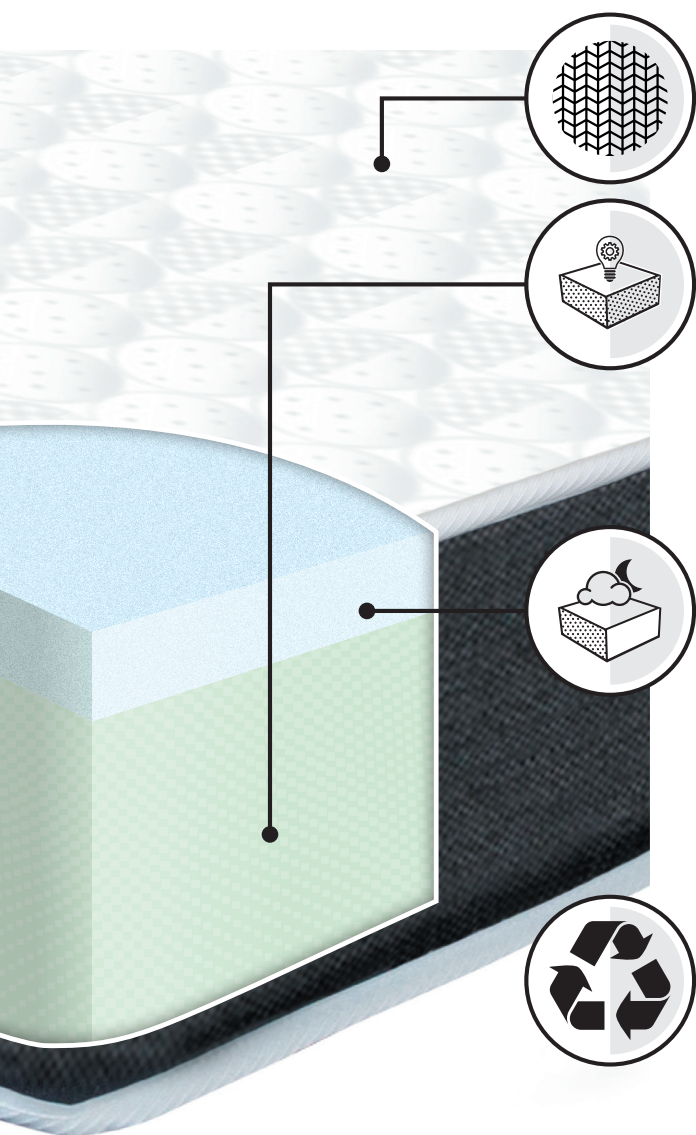

Sleepyhead Joy!

Made by Kiwis for Kiwis!

The Joy! mattress features the latest in advanced sleep technology so that you can wake up on the bright side every day. Getting the most out of your day starts with a good night's rest. The Joy! mattress gives you an ultra comfy sleep surface, minimising partner disturbance and optimal support to give you the best sleep possible.

KNIT FABRIC

The top of the Joy! mattress cover is made from eco-friendly recycled polyester. A queen mattress contains the equivalent of 27 plastic bottles, and our Joys! are rolled into 100% natural cotton wraps. Yay for the planet!

SMARTCELL

The heart of this bed is made from revolutionary SmartCell technology, a new innovation that provides a seamless transition between comfort and support. SmartCell is created with a more uniform cell structure that allows air (and excess heat) to pass through the cell structure helping prevent heat and moisture build-up, while supporting where it should and conforming where it needs to. An added benefit of SmartCell is minimal motion transfer for a more restful, deeper sleep.

DREAMFOAM

Dreamfoam helps create a super comfortable sleep surface that just feels dreamy. Winner of a Green Ribbon for helping to improve New Zealand's air quality, Dreamfoam isn't just better for your sleep, it's better for the planet.