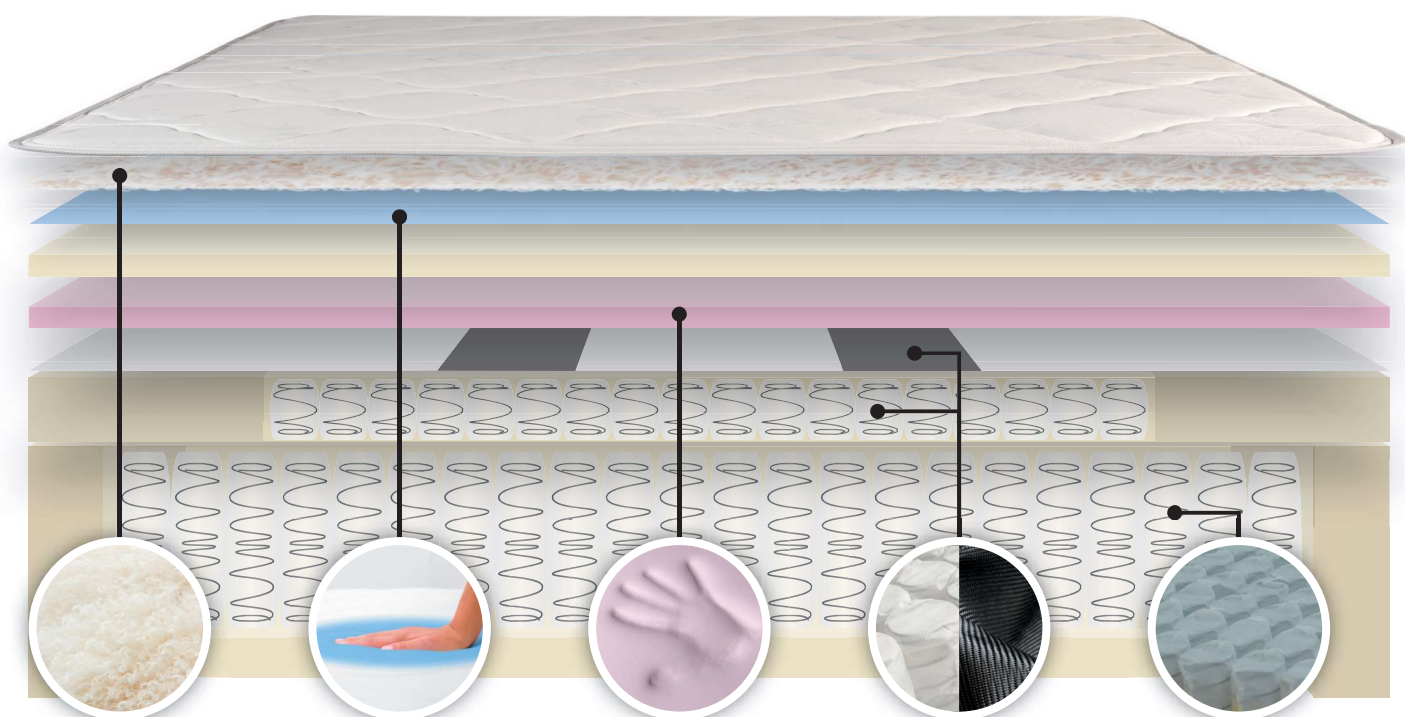

INTRODUCING NEW

POWERCORE

TECHNOLOGY

Sleepyhead

MATRIX

ULTRA

MEDIUM

Introducing the latest in Sleepyhead technology, the Matrix Ultra Medium introduces our new Powercore support system. Featuring Kevlar bands within the mattress at critical lumbar regions and a dual pocket spring design, Matrix Ultra provides enhanced postural support and alignment.

FIBRE: WOOL+SILK

naturally luxurious

- Naturally hypoallergenic wool is blended with luxurious silk for an incredibly breathable sleep surface that also helps with the regulation of body temperature.

K lK te

temperature regulating technology

- A water based, breathable foam infusion that absorbs and releases heat energy to help manage temperature while you sleep.

RE:ACTIVE

pressure relief

- Responsive memory foam that contours to your body shape quickly.
- Provides pressure point relief to help reduce tossing and turning.

- A two-stage pocket coil detects and deflects pressure for enhanced comfort and support.
- Minimises partner disturbance and cradles you in the area's you need extra support.

ADDITIONAL FEATURES:

- **Eco-friendly Dreamfoam:** Breathable new generation foam for added support
- **Comfort Edge Support:** Sleep right to the edge of the mattress