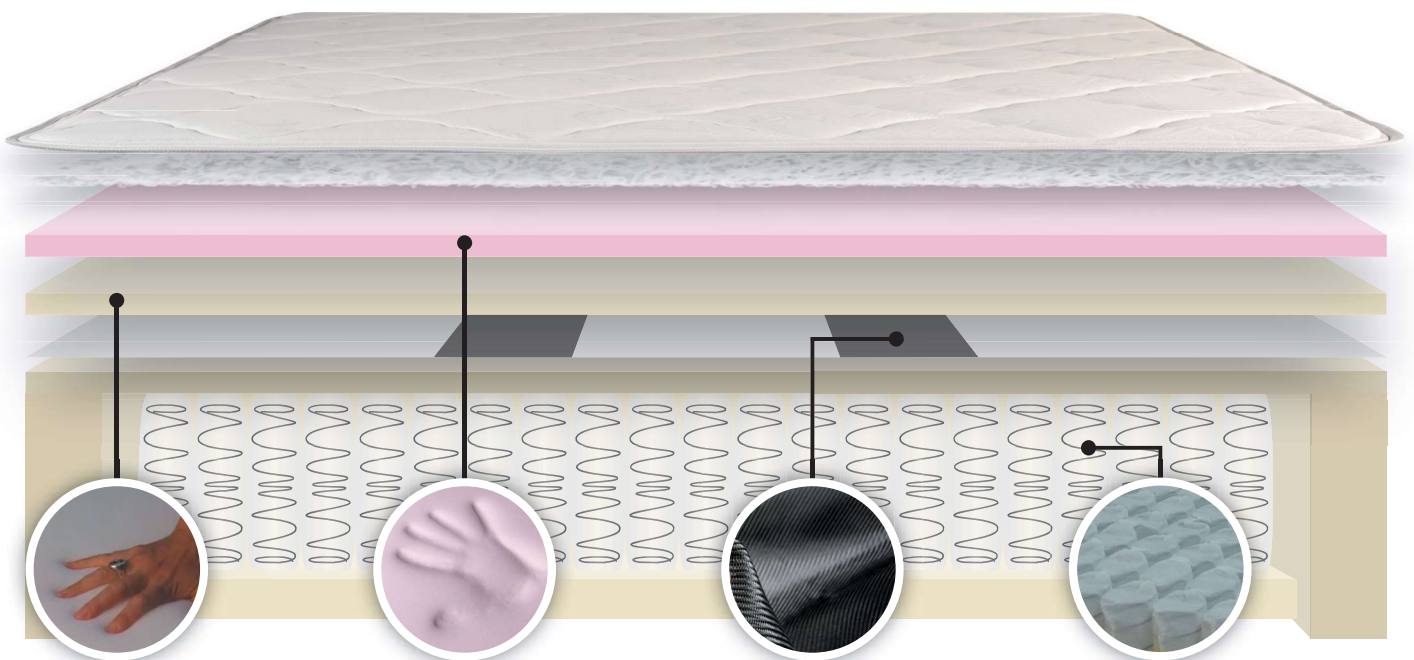

FEATURING  
**POWERBAND**  
 TECHNOLOGY

FIRM

The latest in Sleepyhead technology, the Matrix Firm features the Powerband support system. Featuring Kevlar bands within the mattress at critical lumbar regions, Matrix provides enhanced postural support and alignment.

**Dreamfoam**  
 environmentally friendly

- A new generation, environmentally friendly, breathable foam.
- Provides extra support and luxurious comfort.

**RE:ACTIVE**  
 pressure relief

- Responsive memory foam that contours to your body shape quickly.
- Provides pressure point relief to help reduce tossing and turning.

**POWERBAND**

- Powerband is a Sleepyhead innovation which reinforces the already superb ActiveSense support system.
- Kevlar bands across lower back support regions to help postural support & alignment.

**ADDITIONAL FEATURES:**

- **Nuvole Pure Comfort fibres:** Provides added cushioning and airflow
- **Comfort Edge Support:** Sleep right to the edge of the mattress

Designed and manufactured exclusively for Smiths City.