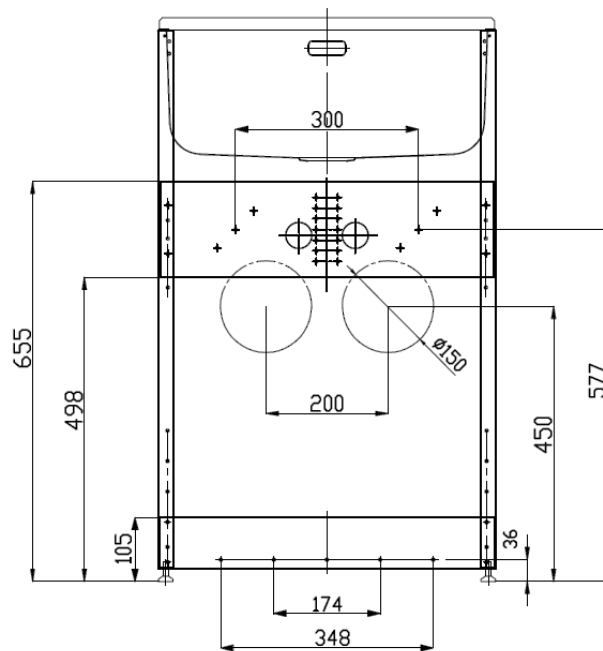

Description

ROBINHOOD STANDARD SUPERTUB SERIES 3 S/S GOOSENECK TAP
ST3103 (White) / ST3103B (Black)

Dimensions

Dated 29/01/2021

Specifications

Tapware

Tapware type	#304 Stainless Steel Gooseneck Tap
WELS rating	5 Stars, 5.5L per minute
Max & Min pressure	Maximum pressure 72.5 PSI (500 kPa); Minimum pressure 22 PSI (150 kPa)
Temperature range	Recommended temperature range 5° to 65°C; Maximum temperature 80°C

Sink

Bowl type	0.8mm polished #304 Stainless Steel
Bowl capacity	38L gross capacity measured to the top; 30L capacity to overflow
Waste type	Modern basket waste
Overflow	Yes, modern overflow design

Cabinet

Handle type	1x Square brushed pole handle
Door opening	Reversible, can be either left or right hand opening
Internal shelf and floor	Yes.
Maximum height of items can be stored	Top: 210mm; Bottom: 410mm
Adjustable levelling feet	Yes
Side apertures for hoses	Yes, on both sides
3 Way ball valves isolators	Yes, included
Washing machine waste pipe	Separate
Cabinet color/finish	Satin white or frosted black/powder coated
Cabinet material	0.6mm galvanized steel

Dimensions & Weights

Product dimensions (mm)	W558*D565*H(900-920)
Carton dimensions (mm)	W575*D585*H965
Gross/Net weight (Kg)	21/18

Warranty

Tapware & Cabinet	2 years on parts & labour from the date of purchase
Sink	5 years on parts & labour from the date of purchase