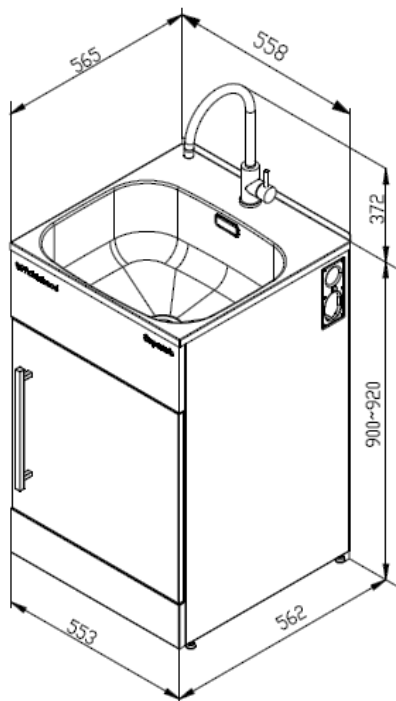

Description

ROBINHOOD STANDARD SUPERTUB SERIES 3 S/S GOOSENECK TAP
ST3103 (White) / ST3103B (Black)

Dimensions

Dated 29/01/2021

Specifications

Tapware

Tapware type	#304 Stainless Steel Gooseneck Tap
WELS rating	5 Stars, 5.5L per minute
Max & Min pressure	Maximum pressure 72.5 PSI (500 kPa); Minimum pressure 22 PSI (150 kPa)
Temperature range	Recommended temperature range 5° to 65°C; Maximum temperature 80°C

Sink

Bowl type	0.8mm polished #304 Stainless Steel
Bowl capacity	38L gross capacity measured to the top; 30L capacity to overflow
Waste type	Modern basket waste
Overflow	Yes, modern overflow design

Cabinet

Handle type	1x Square brushed pole handle
Door opening	Reversible, can be either left or right hand opening
Internal shelf and floor	Yes.
Maximum height of items can be stored	Top: 210mm; Bottom: 410mm
Adjustable levelling feet	Yes
Side apertures for hoses	Yes, on both sides
3 Way ball valves isolators	Yes, included
Washing machine waste pipe	Separate
Cabinet color/finish	Satin white or frosted black/powder coated
Cabinet material	0.6mm galvanized steel

Dimensions & Weights

Product dimensions (mm)	W558*D565*H(900-920)
Carton dimensions (mm)	W575*D585*H965
Gross/Net weight (Kg)	21/18

Warranty

Tapware & Cabinet	2 years on parts & labour from the date of purchase
Sink	5 years on parts & labour from the date of purchase